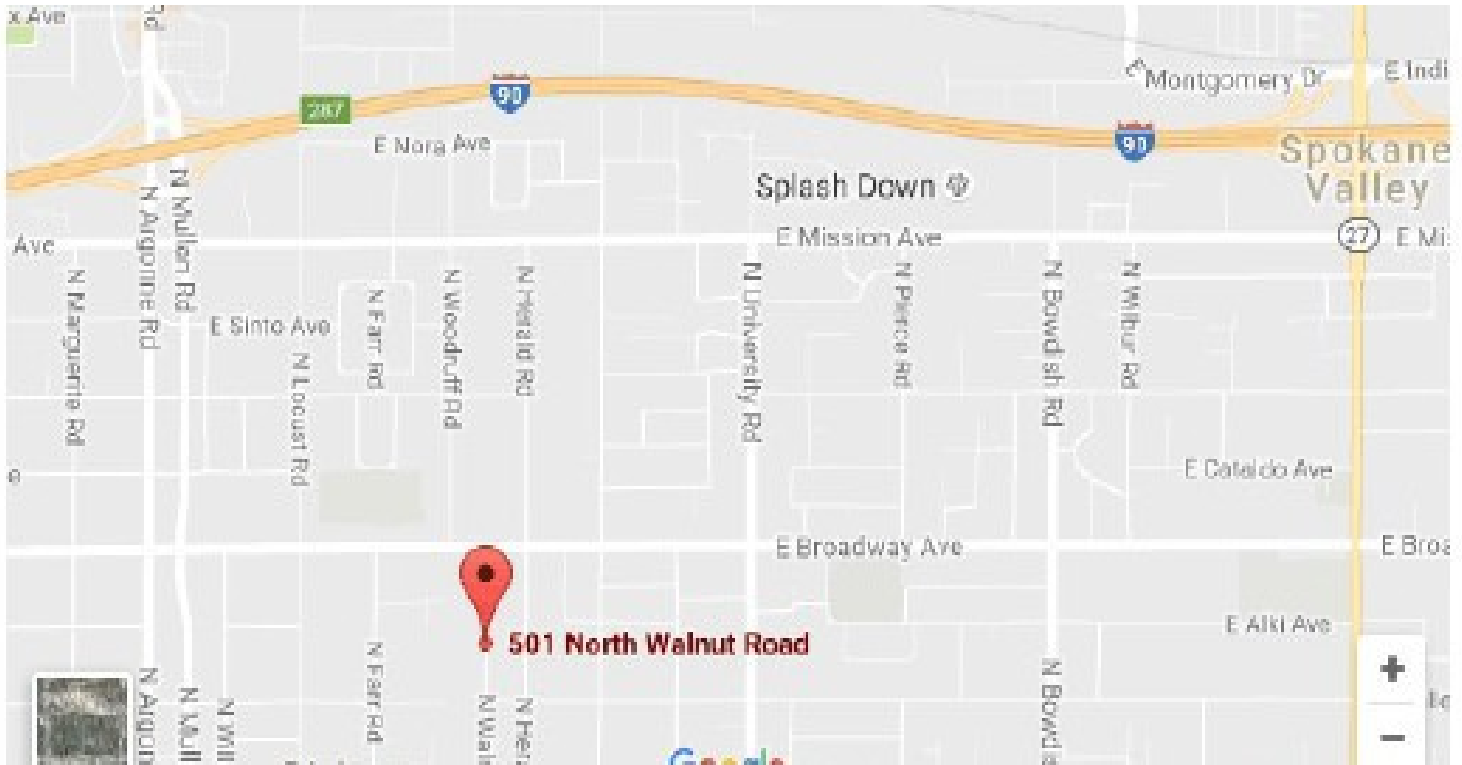

St. John Vianney School

501 N Walnut Rd, Spokane Valley, WA 99212

Inland Chess Academy

**See schedule of chess events for summer 2026 on the
Inland Chess Academy's website and its Facebook page.**

www.inlandchess.org