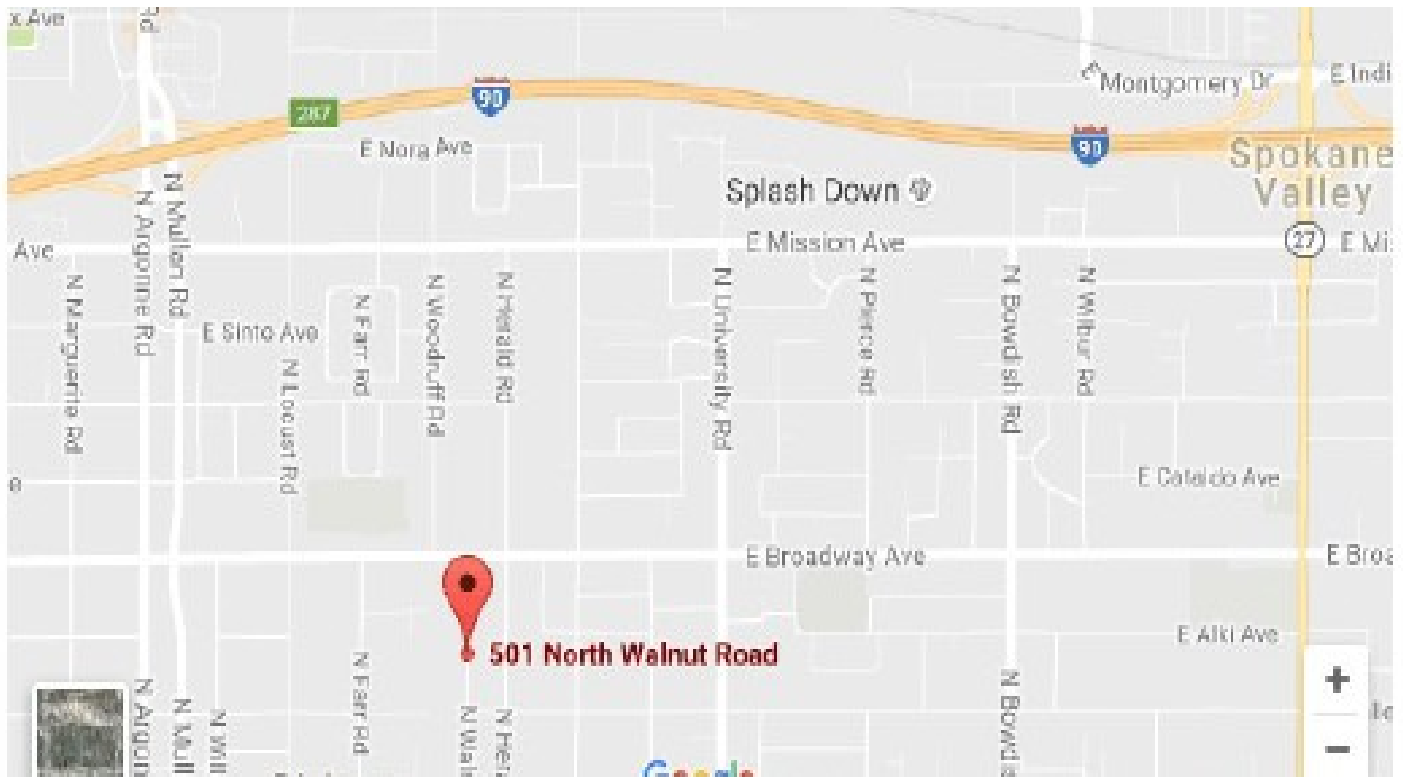

Inland Chess Academy

See schedule of chess events for school year 2025-2026 on the Inland Chess Academy's website and its Facebook page.

www.inlandchess.org

[www.Facebook.com/inlandchess](https://www.facebook.com/inlandchess)

Sign up for our email and chess news: play@inlandchess.org