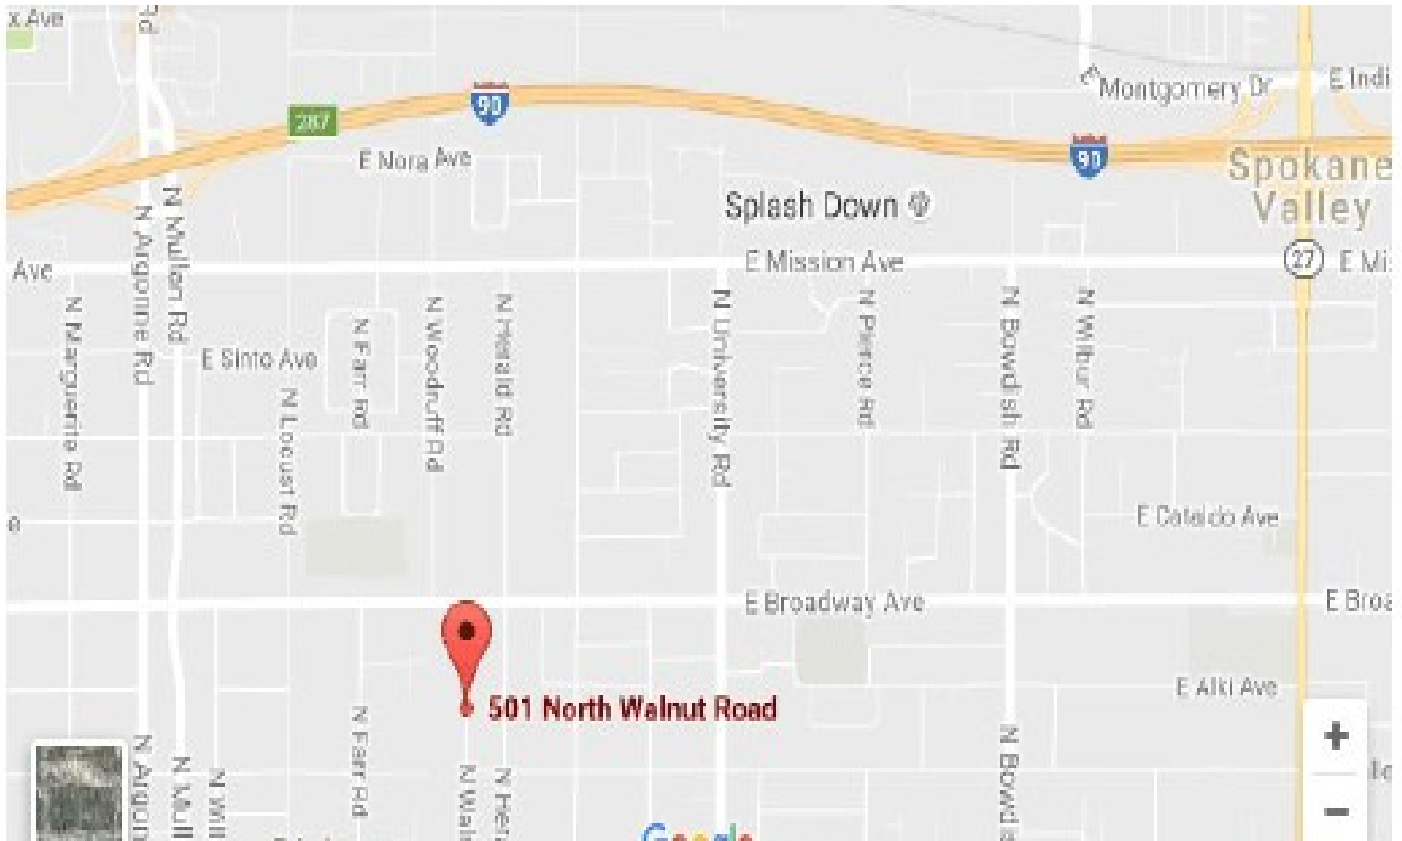

Notice: Tournament Details

Inland Chess Academy's tournament policies are found at the tournament director's table and on the Inland Chess website. Please consult that document before making complaints about our tournaments. That document will provide the procedures for submitting a formal complaint. The list of awards will be posted at the director's table before the first round begins.

St. John Vianney School
501 N. Walnut Rd., Spokane Valley, WA 99206

Inland Chess Academy
See schedule of chess events for school year 2023-2024

www.inlandchess.org

[www.Facebook.com/inlandchess](https://www.facebook.com/inlandchess)

Sign up for our email chess news: chess@inlandchess.org